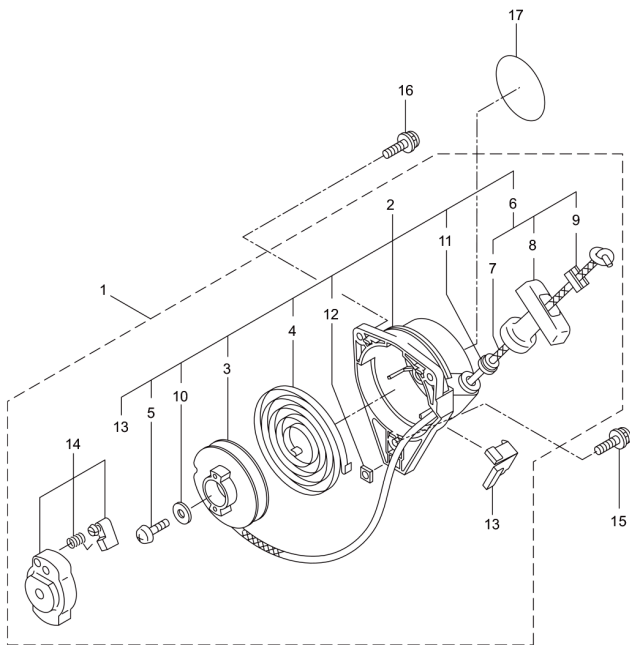

MX22E
5. RECOIL STARTER

Status	Position	Parts Number	Parts Name	Unit Quantity	Lot Order Quantity	Remarks	Currency	Price	Maker code
	1	563307	RECOIL STARTER ASSY	1		Incl.2-14			
	2	273093	STARTER ASSY	1		Incl.3-13			
	3	280492	REEL	1					
	4	287421	SPRING	1					
	5	280494	SCREW SET	1					
	6	280495	ROPE ASSY	1		Incl.7-9			
	7	283616	STARTER ROPE	1					
	8	280497	STARTER KNOB	1					
	9	280550	STOPPER	1					
	10	280547	WASHER	1	10				
	11	280548	COLLAR	1					
	12	269423	NUT	1	5				
	13	288500	PLATE	1					
	14	287399	STARTER PULLEY ASSY	1					
	15	269833	SCREW	1	5	M4x16			
	16	280489	SCREW	2	5	M4x20			
	17	563532	RECOIL LABEL	1		EE232