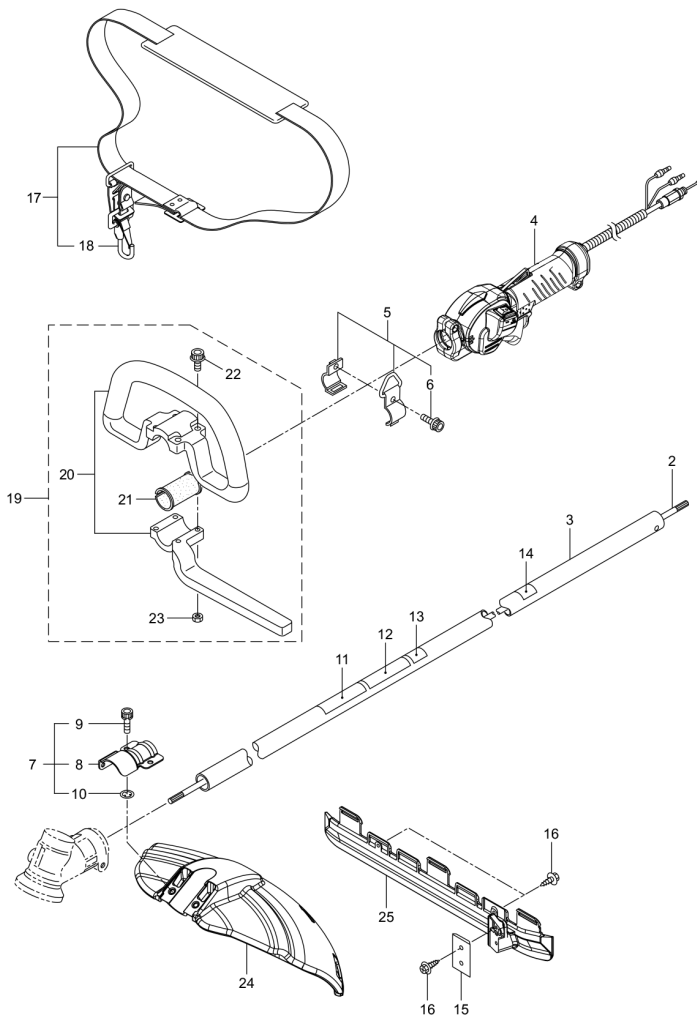

MX22E  
1. PARTS KIT

1

2

3

4

5

6

Status	Position	Parts Number	Parts Name	Unit Quantity	Lot Order Quantity	Remarks	Currency	Price	Maker code
	1	247684	CYLINDER KIT	1	5				
	2	247685	PISTON KIT	1					
	3	246924	CLUTCH KIT	1	5				
	4	247873	CARBURETOR KIT	1	5	Incl.5			
	5	247867	CARBURETOR PARTS KIT	1	5				
	6	247864	FUEL HOSE/FILTER KIT	1	5				

MX22E  
2. MAIN BODY

Status	Position	Parts Number	Parts Name	Unit Quantity	Lot Order Quantity	Remarks	Currency	Price	Maker code
	1	366131	MX22E(TH)	1					
	2	560375	DRIVESHAFT	1					
	3	560425	OUTER SHAFT	1					
	4	560427	THROTTLE LEVER ASSY	1					
	5	215533	HANGING BRACKET ASSY	1		Incl.6			
	6	261762	SCREW	1		M5x14			
	7	560409	BRACKET	1		Incl.8-10			
	8	560410	BRACKET	1					
	9	271437	SCREW	2		M6x20			
	10	231704	WASHER	2		6x13xt1.0			
	11	560240	CAUTION MARK	1					
	12	560413	NAME PLATE	1		MX22E			
	13	560246	LABEL	1		112dBA			
	14	215501	LABEL	1					
	15	230747	CORD CUTTER	1					
	16	232689	SCREW	3		M5x16			
	17	560229	SHOULDER STRAP ASSY	1		Incl.18			
	18	560282	HOOK	1					
	19	560316	LOOP HANDLE ASSY	1		Incl.20-23			
	20	222520	LOOP HANDLE	1					
	21	213171	HANDLE BRACKET RUBBER	1					
	22	215608	CAP SCREW	4	5	M5x30x16			
	23	081027	NUT	4	5	M5			
	24	560420	COVER	1					
	25	560648	EXTENSION	1					

Status	Position	Parts Number	Parts Name	Unit Quantity	Lot Order Quantity	Remarks	Currency	Price	Maker code
	44	261256	BOLT	2	5	M4x25			
	45	288264	SPARK PLUG	1		BPMR8Y			
	46	263804	WIRE COIL	1					
	47	282880	WIRE LEAD	1					
	48	269991	CUSHION	1					
	49	282403	SCREW	1	5	M4x14			
	50	563192	LABEL	1					
	51	563608	LABEL	1		TOKYO JAPAN			