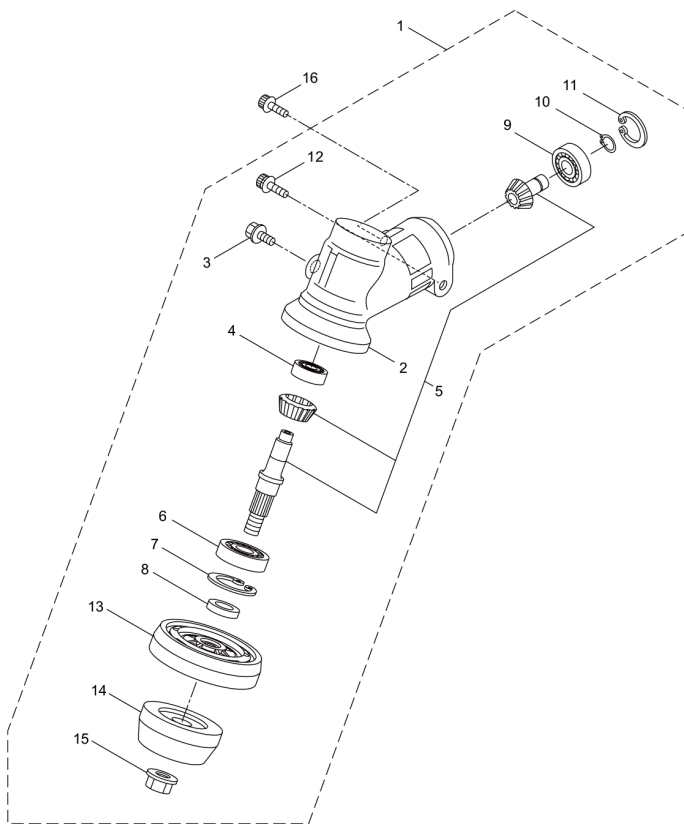

MX22E
3. GEAR CASE

Status	Position	Parts Number	Parts Name	Unit Quantity	Lot Order Quantity	Remarks	Currency	Price	Maker code
	1	241689	GEAR CASE ASSY	1		Incl.2-15			
	2	226284	GEAR HOUSING	1					
	3	225897	BOLT	1	5	M6x8			
	4	226285	BEARING #626	1		#626			
	5	227108	GEAR SET	1					
	6	112184	BEARING 600DDU	1		#600DDU			
	7	054676	RING SNAP	1	5	#26			
	8	225898	WASHER	1		10x16xt2.6			
	9	226286	BEARING	1		#609ZZ			
	10	228477	C-SHAPED RING	1		#9			
	11	140270	C-SHAPED SNAP RING	1		#24			
	12	261246	CAP SCREW	1	5	M5x25			
	13	225891	BOSS ADAPTER	1					
	14	225892	BOSS B	1					
	15	225893	NUT	1	5	M8			
	16	261233	SCREW	1		M5x12