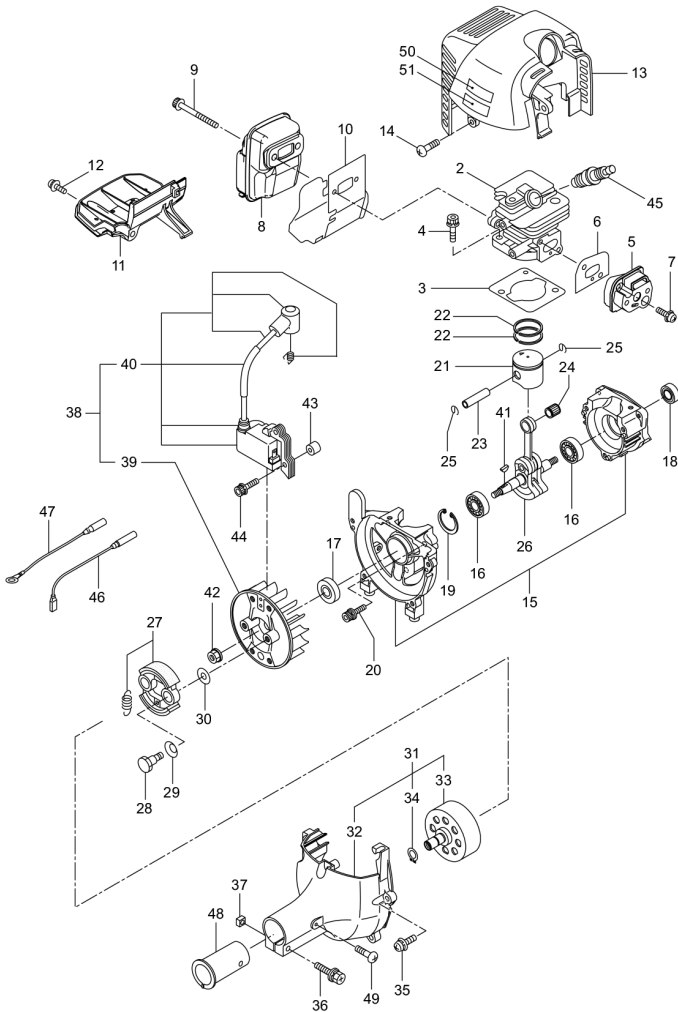

MX22E
4. ENGINE

Status	Position	Parts Number	Parts Name	Unit Quantity	Lot Order Quantity	Remarks	Currency	Price	Maker code
	1	875275	EE232TH/01(MX22E)	1		EE232TH/01			
	2	278641	CYLINDER	1					
	3	289643	GASKET	1					
	4	267290	CAP SCREW	2	5	M5x20			
	5	272744	INSULATOR	1		New gasket required			
	6	267049	GASKET	1	5				
	7	269826	SCREW	2	5	M5x25			
	8	246656	MUFFLER ASSY	1					
	9	563797		2		M5x55			
	10	247073	GASKET	1					
	11	563726	UNDER COVER	1					
	12	269827	SCREW	1	5	M5x16			
	13	563753	TOP COVER COMP	1					
	14	280144	TAPPING SCREW	1	5	4X16			
	15	563679	CRANKCASE	1					
	16	280488	BEARING 6001C3	2		PPL 6001			
	17	563633	OIL SEAL	1					
	18	563632	OIL SEAL	1					
	19	563635	SNAP RING #28	1	5	H28			
	20	261612	CAP SCREW	3		M5x30			
	21	272204	PISTON	1					
	22	264891	PISTON RING	2		(2)required			
	23	261036	PISTON PIN	1					
	24	288520	NEEDLE BEARING	1					
	25	261576	CLIP PISTON	2					
	26	274146	CRANK SHAFT	1					
	27	280375	CLUTH ASSY	1					
	28	264505	BOLT	2					
	29	261777	WAVE WASHER	2	5				
	30	261189	WASHER	2	5	6x16.5x1.2			
	31	563534	FAN COVER ASSY(TH)	1		Incl.32-34			
	32	555477		1					
	33	289727	CLUTCH DRUM	1					
	34	563065	SNAP RING	1	5	#10			
	35	269831	SCREW	4	5	M5x20			
	36	280477	CAP SCREW	1	5	M5x28			
	37	269423	NUT	1	5				
×	38	563535		1		Incl.39,40			
	39	277797	ROTOR	1					
	40	277798	IGNITION COIL ASSY	1					
	41	261076	WOODRUFF KEY 3X10	1	5	3x10			
	42	261417	NUT ROTOR M8	1	5	M8			
	43	280381	SPACER	2	5