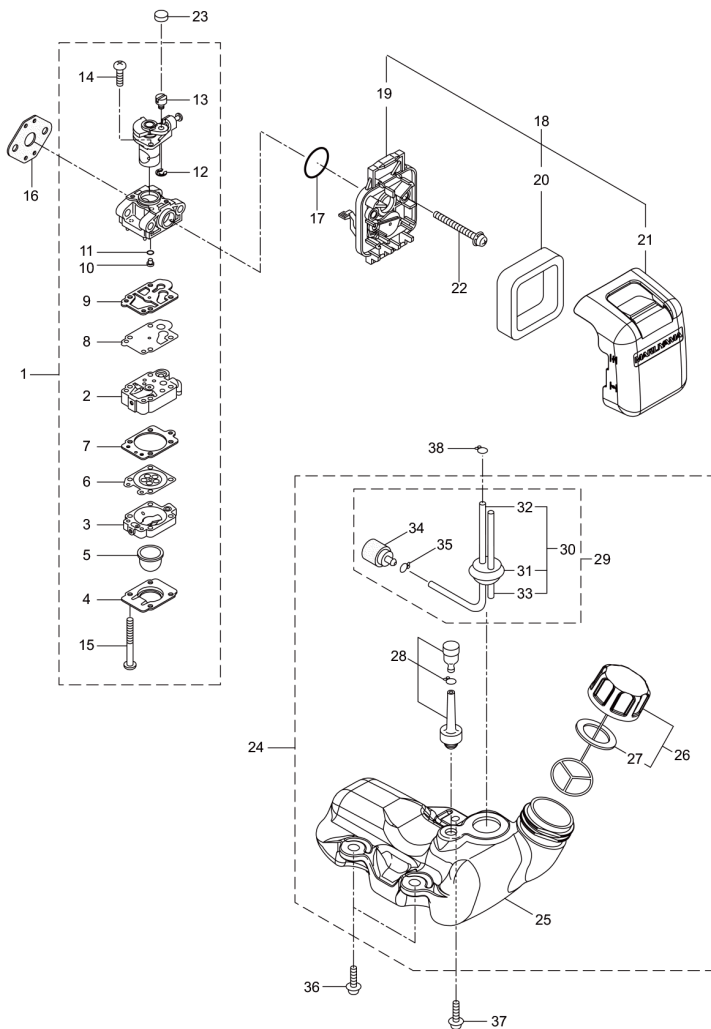

MX22E
6. CARBURETOR, FUEL TANK

Status	Position	Parts Number	Parts Name	Unit Quantity	Lot Order Quantity	Remarks	Currency	Price	Maker code
	1	276663	CARBURETOR ASSY	1		Incl.2-15 New gasket required			
	2	274472	CARBURETOR BODY	1					
	3	262991	PURGE BODY	1					
	4	262992	COVER	1					
	5	261874	PRIMER	1					
	6	283905	DIAPHRAGM METERRING	1					
	7	262993	GASKET	1					
	8	262994	DIAPHRAGM	1					
	9	282576	GASKET	1					
	10	289396	JET	1					
	11	261871	O-RING	1					
	12	261876	RING	1					
	13	261658	SWIVEL	1					
	14	264682	SCREW	2					
	15	262996	SCREW	4	5				
	16	261864	GASKET	1	5				
	17	264691	O-RING	1	5				
	18	563411	CLEANER ASSY	1		Incl.19-21			
	19	266433	HOUSING ASSY	1					
	20	264695	FILTER	1					
	21	277553	CLEANER COVER	1					
	22	269834	SCREW	2	5				
	23	280020	CAP	1	5				
	24	563261	TANK ASSY	1		Incl.25-35			
	25	563466	FUEL TANK CAP ASSY	1					
	26	275306	FUEL TANK CAP ASSY	1		Incl.27			
	27	274875	PACKING	1					
	28	563262	BREATHER ASSY	1					
×	29	563232	FUEL PIPE ASSY	1		Incl.30-35			
	30	563233	FUEL PIPE ASSY	1		Incl.31-33			
	31	288192	GROMMET	1					
	32	261690	FUEL PIPE	1		160L			
	33	288194	RETURN PIPE	1		3x6x85			
	34	277887	FILTER ASSY	1					
	35	563014	CLIP	1					
	36	269828	SCREW	2	5	M5x16			
	37	281208	SCREW	1	5	M5x16			
	38	563014	CLIP	1