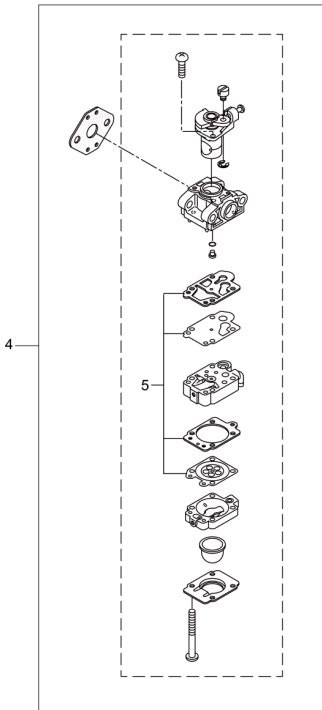

## CONTENTS

1. PARTS KIT.....	1
2. MAIN BODY .....	3
3. GEAR CASE.....	5
4. ENGINE .....	7
5. RECOIL STARTER.....	11
6. CARBURETOR, FUEL TANK .....	13
7. ACCESSORIES .....	15

2020. 12.

**MARUYAMA**

P/N 524718-1

MX22E  
1. PARTS KIT

1

2

3

4

5

6

Status	Position	Parts Number	Parts Name	Unit Quantity	Lot Order Quantity	Remarks	Currency	Price	Maker code
	1	247684	CYLINDER KIT	1	5				
	2	247685	PISTON KIT	1					
	3	246924	CLUTCH KIT	1	5				
	4	247873	CARBURETOR KIT	1	5	Incl.5			
	5	247867	CARBURETOR PARTS KIT	1	5				
	6	247864	FUEL HOSE/FILTER KIT	1	5				

MX22E  
2. MAIN BODY

Status	Position	Parts Number	Parts Name	Unit Quantity	Lot Order Quantity	Remarks	Currency	Price	Maker code
	1	366131	MX22E(TH)	1					
	2	560375	DRIVESHAFT	1					
	3	560425	OUTER SHAFT	1					
	4	560427	THROTTLE LEVER ASSY	1					
	5	215533	HANGING BRACKET ASSY	1		Incl.6			
	6	261762	SCREW	1		M5x14			
	7	560409	BRACKET	1		Incl.8-10			
	8	560410	BRACKET	1					
	9	271437	SCREW	2		M6x20			
	10	231704	WASHER	2		6x13xt1.0			
	11	560240	CAUTION MARK	1					
	12	560413	NAME PLATE	1		MX22E			
	13	560246	LABEL	1		112dBA			
	14	215501	LABEL	1					
	15	230747	CORD CUTTER	1					
	16	232689	SCREW	3		M5x16			
	17	560229	SHOULDER STRAP ASSY	1		Incl.18			
	18	560282	HOOK	1					
	19	560316	LOOP HANDLE ASSY	1		Incl.20-23			
	20	222520	LOOP HANDLE	1					
	21	213171	HANDLE BRACKET RUBBER	1					
	22	215608	CAP SCREW	4	5	M5x30x16			
	23	081027	NUT	4	5	M5			
	24	560420	COVER	1					
	25	560648	EXTENSION	1					

Status	Position	Parts Number	Parts Name	Unit Quantity	Lot Order Quantity	Remarks	Currency	Price	Maker code
	44	261256	BOLT	2	5	M4x25			
	45	288264	SPARK PLUG	1		BPMR8Y			
	46	263804	WIRE COIL	1					
	47	282880	WIRE LEAD	1					
	48	269991	CUSHION	1					
	49	282403	SCREW	1	5	M4x14			
	50	563192	LABEL	1					
	51	563608	LABEL	1		TOKYO JAPAN			